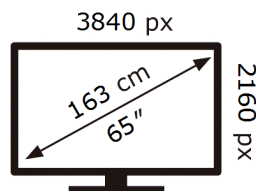

ENERG ⚡

Samsung

QE65QN95DAT

96 kWh/1000h

ABCDEF **G**

224 kWh/1000h

2019/2013