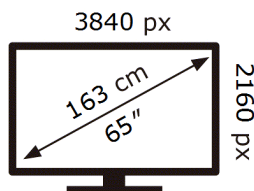

ENERG 

Samsung

QE65QNX1DAT

102 kWh/1000h

ABCDEF **G**

240 kWh/1000h

2019/2013