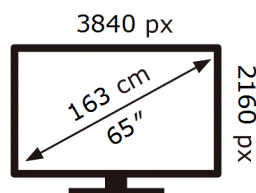

ENERG

Samsung

QE65S83HAE

90 kWh/1000h

ABCDEF **G**

161 kWh/1000h

2019/2013