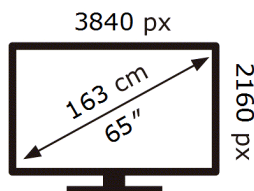

# ENERG

Samsung

QE65S85DAE

**101** kWh/1000h

ABCDEF **G**

**148** kWh/1000h

2019/2013