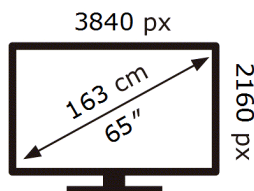

**ENERG** ⚡

Samsung

QE65S85DAE

**101** kWh/1000h

ABCDEF **G**

**148** kWh/1000h

2019/2013