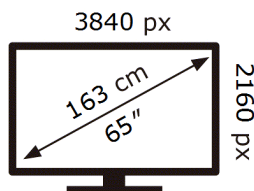

ENERG 

Samsung

QE65S85FAE

98 kWh/1000h

ABCDEF **G**

164 kWh/1000h

2019/2013