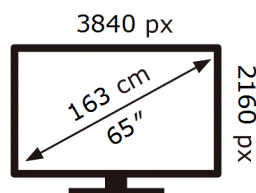

ENERG ⚡

Samsung

QE65S85HAE

90 kWh/1000h

ABCDEF **G**

161 kWh/1000h

2019/2013