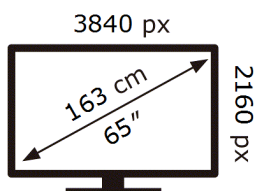

ENERG

SAMSUNG

QE65S90DAT

90 kWh/1000h

ABCDEF **G**

149 kWh/1000h

2019/2013