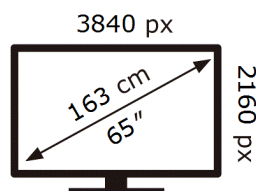

ENERG 

Samsung

QE65S90DAT

90 kWh/1000h

ABCDEF **G**

149 kWh/1000h

2019/2013