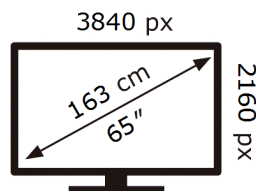

ENERG ⚡

Samsung

QE65S93DAT

90 kWh/1000h

ABCDEF **G**

149 kWh/1000h

2019/2013