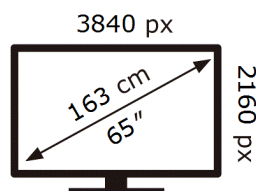

ENERG ⚡

Samsung

QE65S94DAT

90 kWh/1000h

ABCDEF **G**

149 kWh/1000h

2019/2013