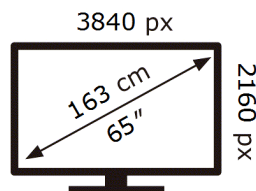

ENERG ⚡

Samsung

QE65S94DAT

90 kWh/1000h

ABCDEF **G**

149 kWh/1000h

2019/2013