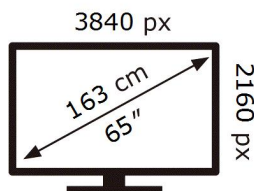

ENERG

SAMSUNG

QE65S94DAT

90 kWh/1000h

ABCDEF **G**

149 kWh/1000h

2019/2013