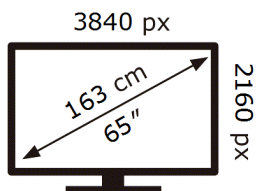

ENERG

SAMSUNG

QE65S95BAT

132 kWh/1000h

ABCDEF **G**

252 kWh/1000h

2019/2013