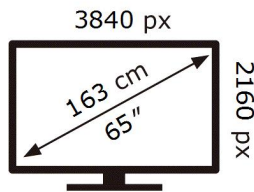

ENERG

SAMSUNG

QE65S95BAT

132 kWh/1000h

ABCDEF **G**

HDR

252 kWh/1000h

2019/2013