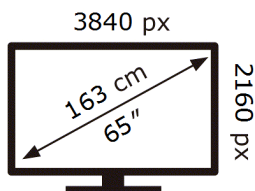

ENERG

SAMSUNG

QE65S95DAT

100 kWh/1000h

ABCDEF **G**

227 kWh/1000h

2019/2013