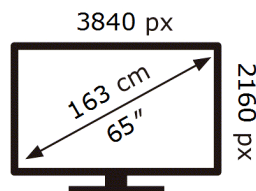

ENERG ⚡

Samsung

QE65S95DAT

100 kWh/1000h

ABCDEF **G**

227 kWh/1000h

2019/2013