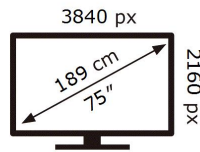

**ENERGY**

SAMSUNG

QE75LS03AAU

**129** kWh/1000h

ABCDEF **G**

**233** kWh/1000h

2019/2013