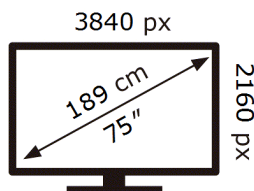

ENERG

SAMSUNG

QE75LS03BGU

131 kWh/1000h

ABCDEF **G**

251 kWh/1000h

2019/2013