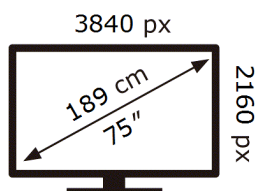

ENERG 

SAMSUNG

QE75LS03DAU

129 kWh/1000h

ABCDEF **G**

264 kWh/1000h

2019/2013