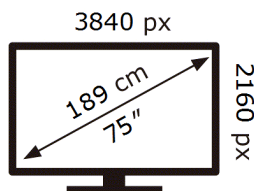

**ENERG** 

Samsung

QE75LS03DAU

**129** kWh/1000h

ABCDEF **G**

**264** kWh/1000h

2019/2013