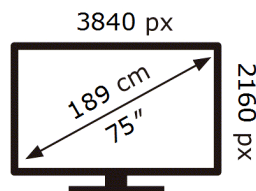

**ENERG** ⚡

Samsung

QE75LST7TGU

**135** kWh/1000h

ABCDEF **G**

**149** kWh/1000h

2019/2013