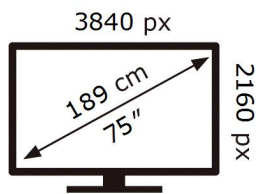

ENERG

SAMSUNG

QE75Q60AAU

118 kWh/1000h

ABCDEF **G**

197 kWh/1000h

2019/2013