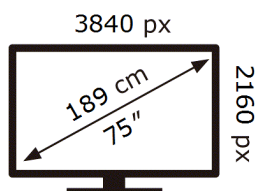

ENERG 

SAMSUNG

QE75Q60BAU

116 kWh/1000h

ABCDEF **G**

201 kWh/1000h

2019/2013