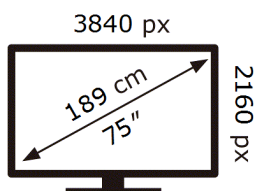

# ENERGY

SAMSUNG

QE75Q60CAU

**85** kWh/1000h

ABCDEF **G**

**197** kWh/1000h

2019/2013