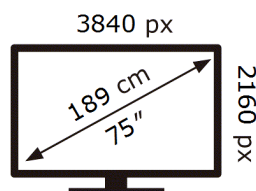

ENERG ⚡

Samsung

QE75Q60DAU

84 kWh/1000h

ABCDEF **G**

204 kWh/1000h

2019/2013