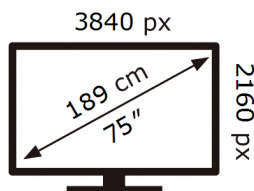

ENERG ⚡

Samsung

QE75Q60DAU

84 kWh/1000h

ABCDEF **G**

204 kWh/1000h

2019/2013