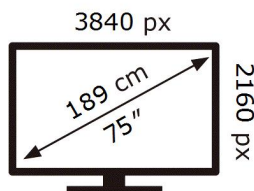

ENERG

SAMSUNG

QE75Q60TAU

172 kWh/1000h

ABCDEF **G**

190 kWh/1000h

2019/2013