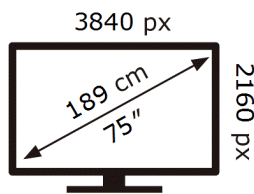

ENERG ⚡

Samsung

QE75Q64DAU

84 kWh/1000h

ABCDEF **G**

204 kWh/1000h

2019/2013