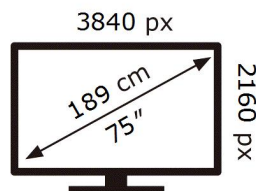

ENERG

SAMSUNG

QE75Q64TAU

172 kWh/1000h

ABCDEF **G**

190 kWh/1000h

2019/2013