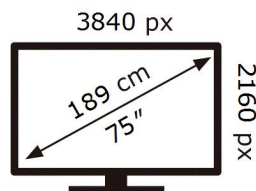

ENERG

SAMSUNG

QE75Q65TAU

172 kWh/1000h

ABCDEF **G**

190 kWh/1000h

2019/2013