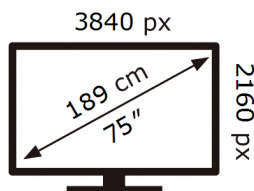

ENERG ⚡

Samsung

QE75Q67DAU

84 kWh/1000h

ABCDEF **G**

204 kWh/1000h

2019/2013