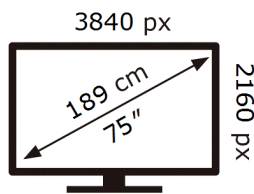

ENERG

SAMSUNG

QE75Q70BAT

117 kWh/1000h

ABCDEF **G**

228 kWh/1000h

2019/2013