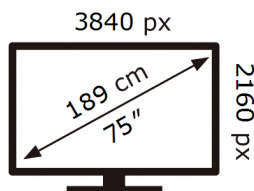

# ENERGY

Samsung

QE75Q70DAT

**83** kWh/1000h

ABCDEF **G**

**228** kWh/1000h

2019/2013