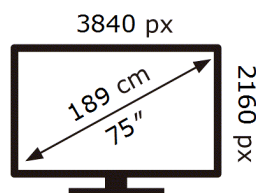

ENERG 

Samsung

QE75Q70DAT

83 kWh/1000h

ABCDEF **G**

228 kWh/1000h

2019/2013