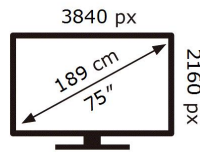

ENERGY

SAMSUNG

QE75Q70TAT

210 kWh/1000h

ABCDEF **G**

235 kWh/1000h

2019/2013