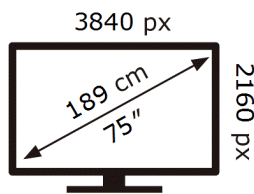

ENERG ⚡

Samsung

QE75Q72DAT

83 kWh/1000h

ABCDEF **G**

228 kWh/1000h

2019/2013