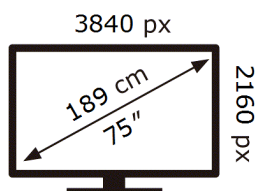

ENERG

SAMSUNG

QE75Q80BAT

172 kWh/1000h

ABCDEF **G**

357 kWh/1000h

2019/2013