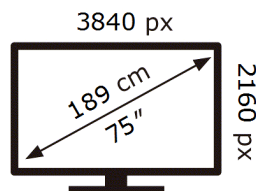

**ENERG** ⚡

Samsung

QE75Q80DAT

**134** kWh/1000h

ABCDEF **G**

**324** kWh/1000h

2019/2013