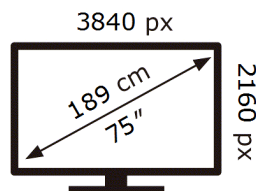

ENERG 

Samsung

QE75Q80DAT

134 kWh/1000h

ABCDEF **G**

324 kWh/1000h

2019/2013