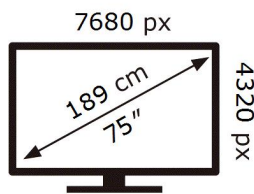

ENERG

SAMSUNG

QE75Q950RBT

490 kWh/1000h

ABCDEF **G**

520 kWh/1000h

2019/2013