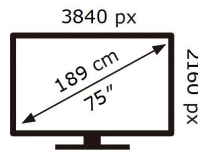

ENERGY

SAMSUNG

QE75Q95TAT

308 kWh/1000h

ABCDEF **G**

340 kWh/1000h

2019/2013