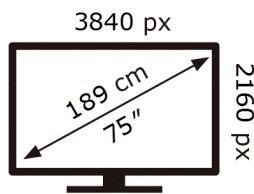

ENERG ⚡

Samsung

QE75QE1DAU

84 kWh/1000h

ABCDEF **G**

210 kWh/1000h

2019/2013