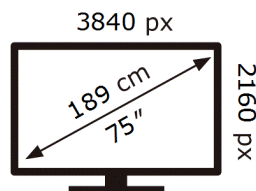

ENERG ⚡

Samsung

QE75QN80HAU

106 kWh/1000h

ABCDEF **G**

288 kWh/1000h

2019/2013