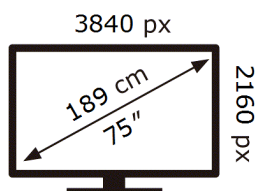

ENERG

SAMSUNG

QE75QN85AAT

106 kWh/1000h

ABCDEF **G**

224 kWh/1000h

2019/2013