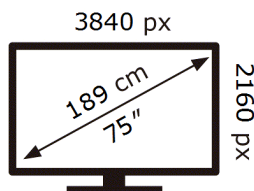

ENERG 

SAMSUNG

QE75QN85BAT

103 kWh/1000h

ABCDEF **G**

153 kWh/1000h

2019/2013