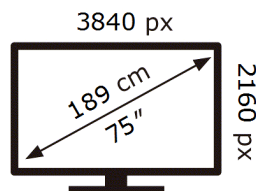

ENERG 

Samsung

QE75QN85DBT

121 kWh/1000h

ABCDEF **G**

286 kWh/1000h

2019/2013