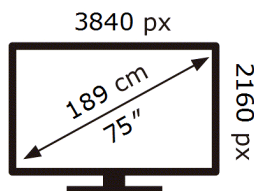

ENERG 

Samsung

QE75QN85DBT

121 kWh/1000h

ABCDEF **G**

286 kWh/1000h

2019/2013