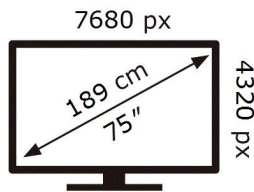

ENERG

SAMSUNG

QE75QN900AT

308 kWh/1000h

ABCDEF **G**

HDR

495 kWh/1000h

2019/2013