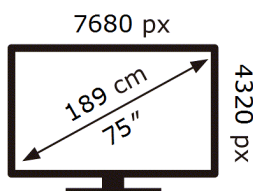

ENERG

SAMSUNG

QE75QN900DT

137 kWh/1000h

ABCDEF **G**

408 kWh/1000h

2019/2013